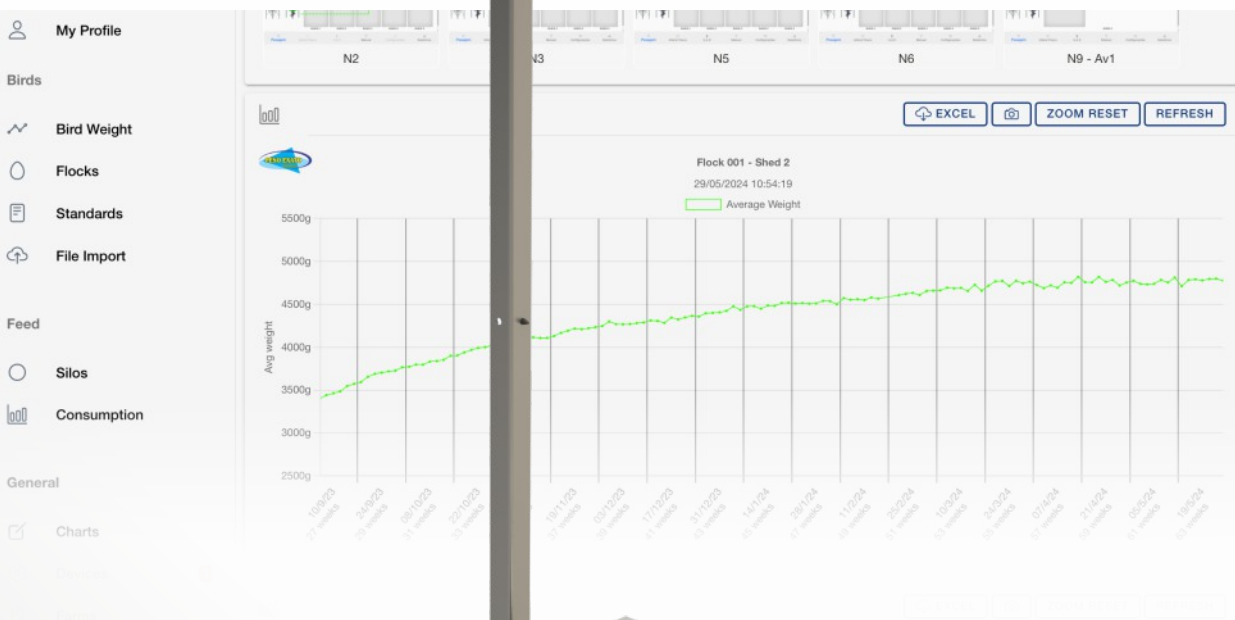

complete
for Line
Poultry Farming!

BIRD WEIGHING

**GROUND COLLECTION SCALE FOR BIRDS
REARING**

PRODUCT DESCRIPTION

- Automatic weighing of birds;
- Online tracking of results on the "Peso Exato" Portal;
- Adjustable platform based on the birds' age;
- Eliminates manual weighing;
- Daily weight updates;
- Removes annotation errors, ensuring greater reliability in recorded data;
- Access to data through the "Peso Exato" Portal;

TECHNICAL SPECIFICATIONS

- Wi-Fi connection;

Weight Scale	Capacity	Weighing Resolution	Registry Resolution
Aves	10 kg	0,005 kg	0,001 kg

DIMENSIONS

Weight	Length	Width	Height
5,2 kg	41 cm	24 cm	100,5 cm

POWER