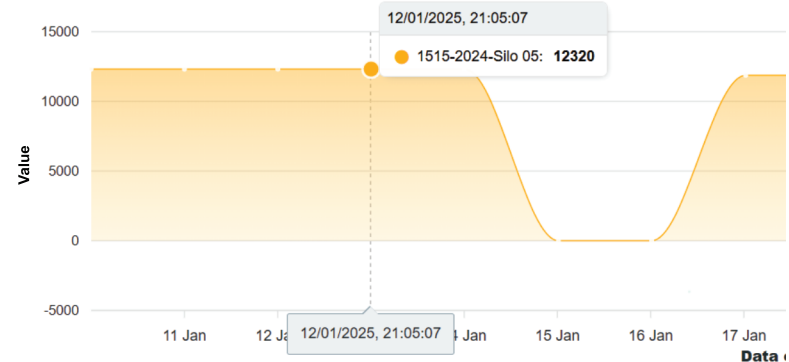

Reading of the Silos

Silo Monitoring

Ração GALO 12.320 kg	Ração P 3 10.270 kg
Ração P 2 - 14.550 kg	Ração P 3 11.380 kg

- Infrastructure needed for installation:
  - Electrical Power (average plug), 100 ~ 220 V, 5 A, 50 ~ 60 Hz;
  - Internet Connection via Wifi, stable and continuous signal;
  - Concrete silo base for fixing the weighing support;

comercial@pesoexatobalancas.com.br
www.pesoexatobalancas.com.br

Fone +55 (46) 3536-1348

Rua Bento Gonçalves, 319 - Bairro São Francisco de Assis
CEP 85660-000 - Dois Vizinhos - PR